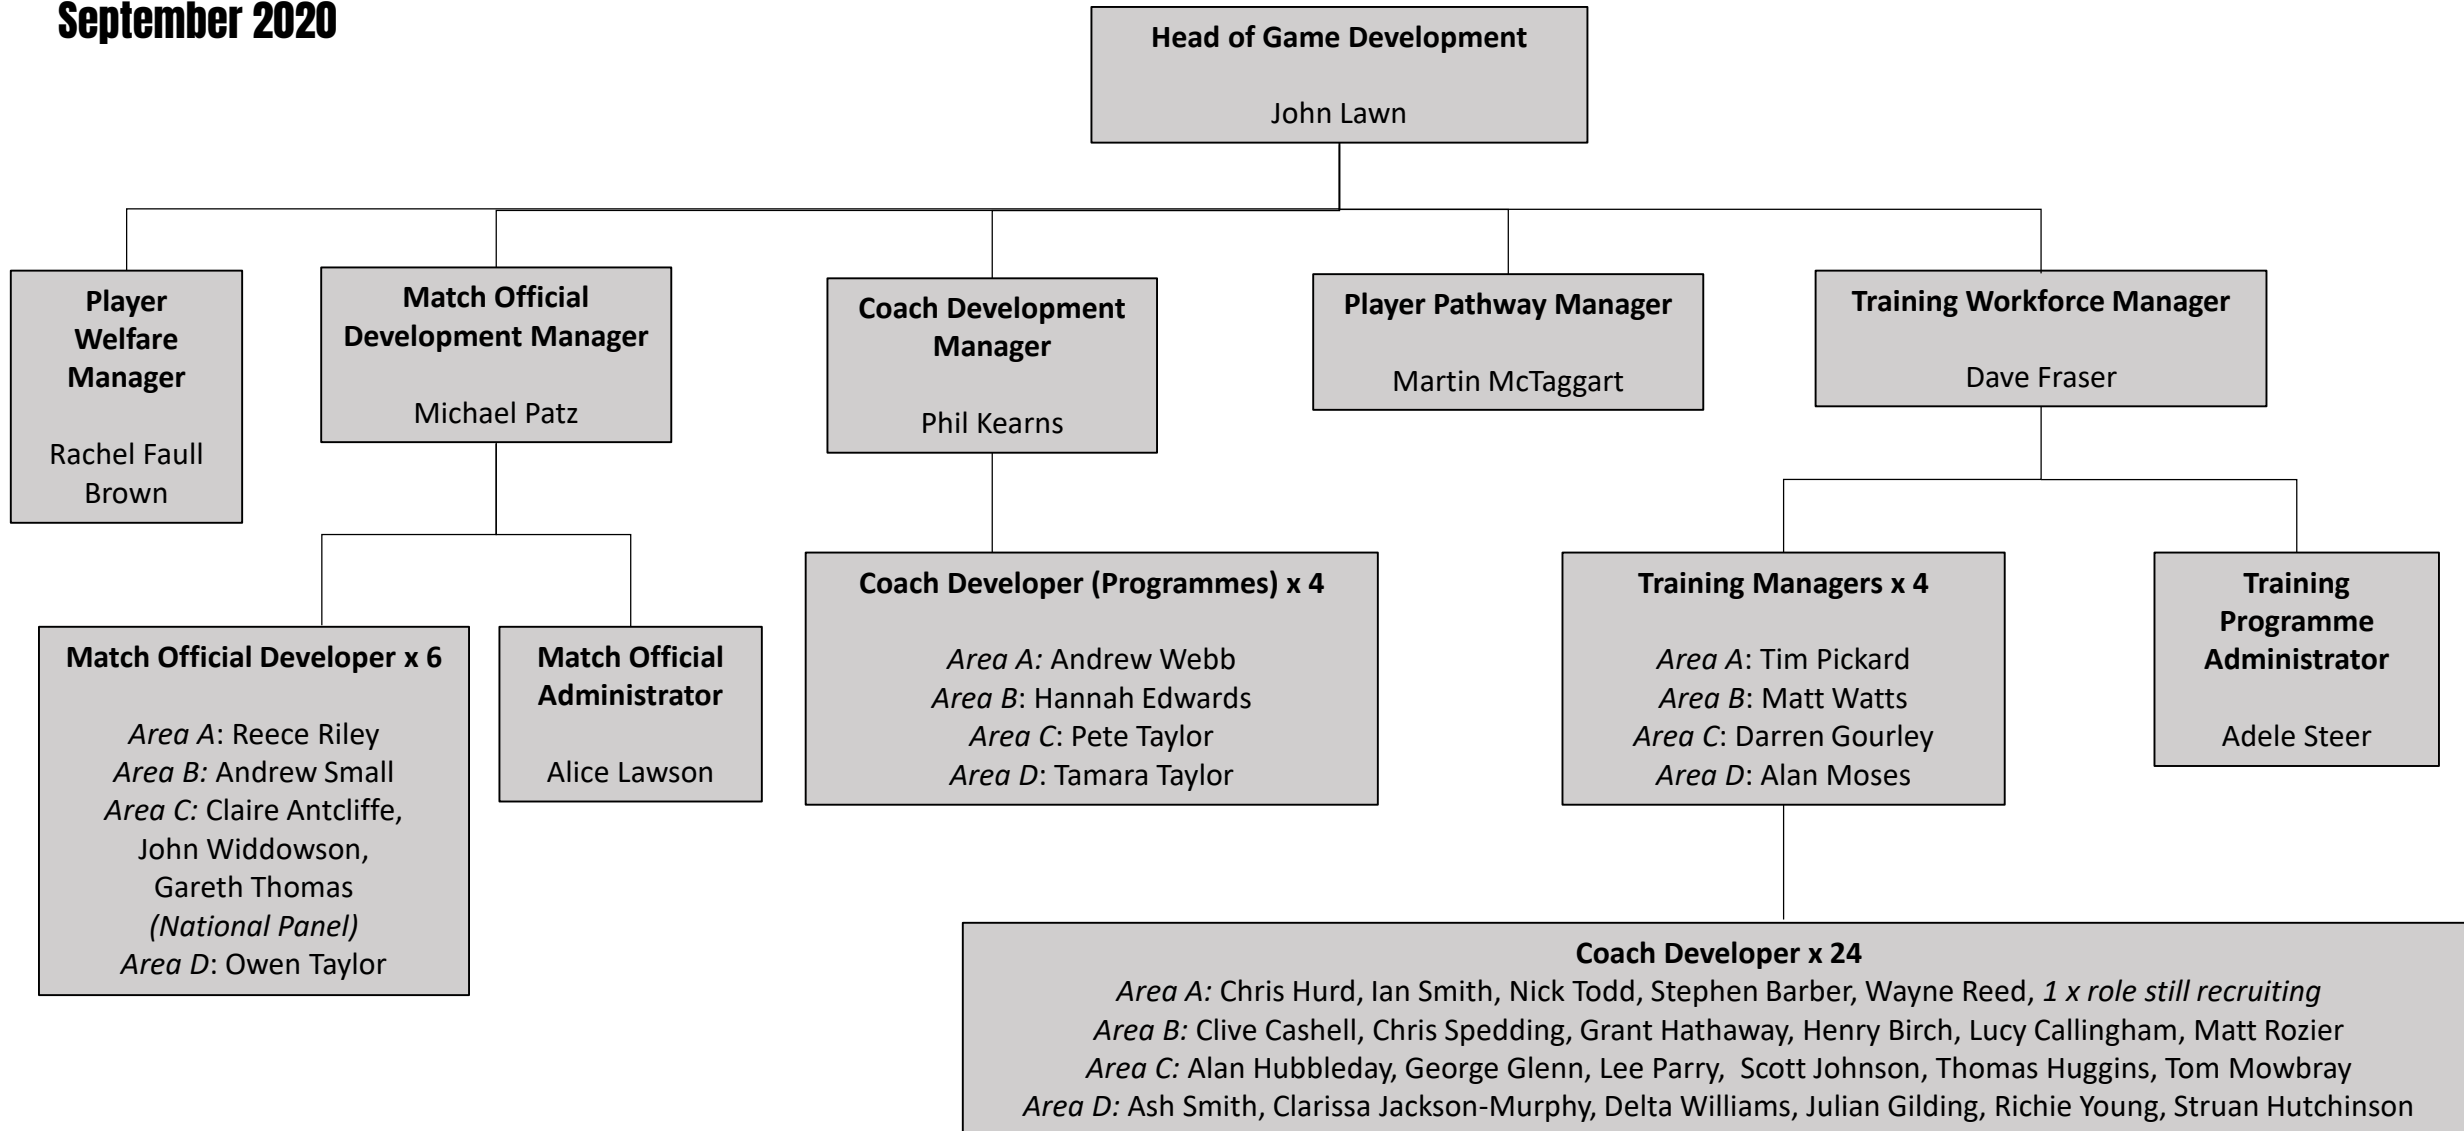

September 2020

Game Development

September 2020

Clubs and Communities

September 2020

Head of Clubs and Communities
Natasha Routledge